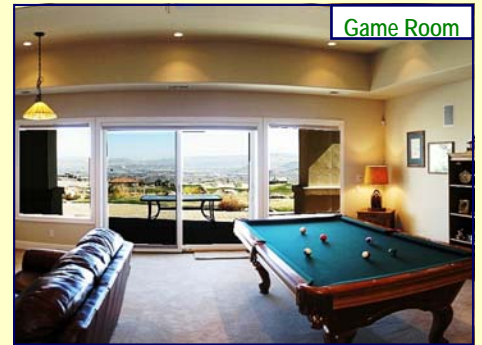

Rear Elevation

180° City/Valley Views

Panoramic Golf Course Views

Dining Room

Family Room

Game Room

Kitchen

*Special Buyer Bonus: Buy this Beautiful Home and Receive a
Trip to Lake Las Vegas (some restrictions apply)*

The Kapalua of ArrowCreek - Your Personal Paradise

Views & Appointments of Kapalua's Plantation Estates - Convenience, Tax Advantage, & Lifestyle of N. Nevada •6550 Sq. Ft. •4 Bedrooms + Office •3 Full Baths + 2 Half Baths •Oversized 4 Car Heated Garage with Built-in Storage Area •Formal Dining & Living Rooms •Great Room •Casual Dining Area •Large Master Suite with Travertine & Jetted Tub •Bright Office with Great Views •Spacious and light Kitchen with Granite Counters, Dacor Gas Cook top, Double Ovens, & Beautiful Cherry Cabinets •4 Zone Heating and Air Conditioning •.56 Acre •Built 2002 •Enjoy Gated ArrowCreek's Fitness Center, Swimming, Tennis, and Hiking